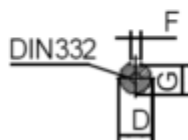

# Data Sheet

Article number: 250301850625

Description: Kleedrive T3C 200L1-6 18.5KW 900 rpm  
3x400/690V 50HZ IP55 B14 Eff=91,7%

## Measures

AA = 393	K = Ø19	TBW = 186
AC = Ø399	L = 768.5	
AD = 500	M =	
D = Ø55	N =	
E = 110	P =	
F = 16	S =	
G = 49	TBH = 233	
HD = 300	TBS = 192	