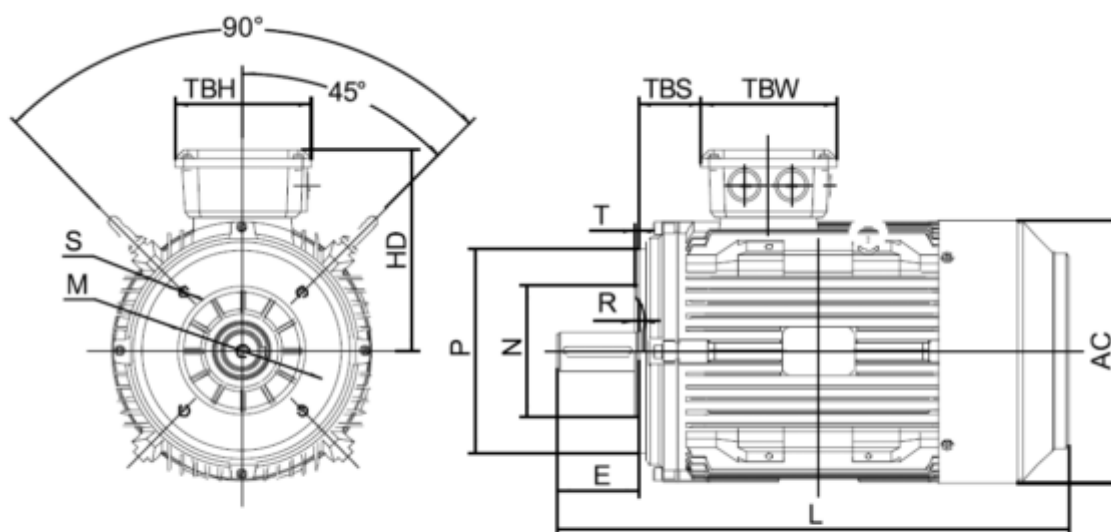

# Data Sheet

Article number: 250301850625

Description: Kleedrive T3C 200L1-6 18.5KW 900 rpm  
3x400/690V 50HZ IP55 B14 Eff=91,7%

## Measures

AA = 393	K = Ø19	TBW = 186
AC = Ø399	L = 768.5	
AD = 500	M =	
D = Ø55	N =	
E = 110	P =	
F = 16	S =	
G = 49	TBH = 233	
HD = 300	TBS = 192	